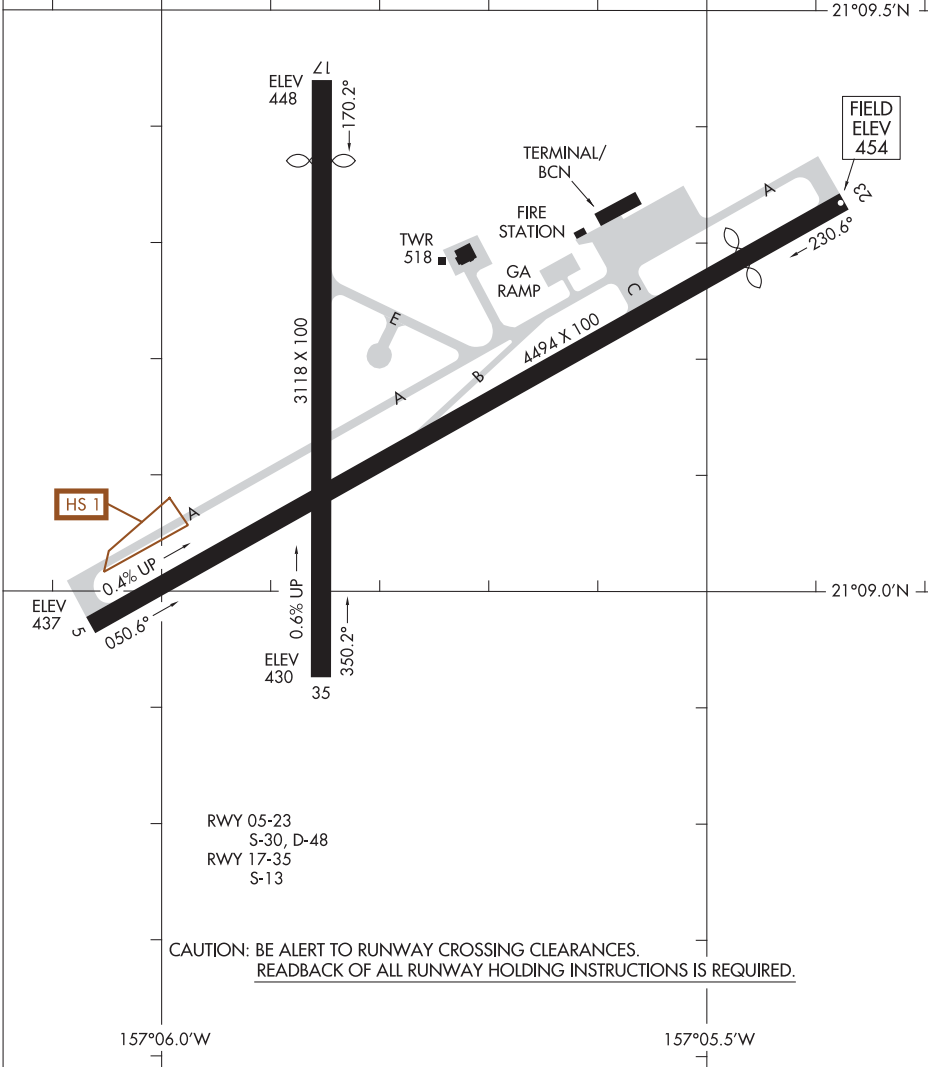

14037

AIRPORT DIAGRAM

MOLOKAI (MKK) (PHMK)
KAUNAKAKAI, HAWAII

AL-759 (FAA)

ATIS
128.2
MOLOKAI TOWER *
125.7 306.2
GND CON
121.9

PAC, 18 SEP 2014 to 13 NOV 2014

PAC, 18 SEP 2014 to 13 NOV 2014

AIRPORT DIAGRAM